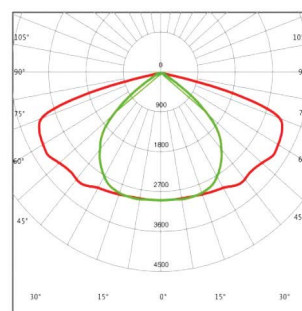

BEAM ANGLE

Designed by Aronlight in Portugal. Made in PRC