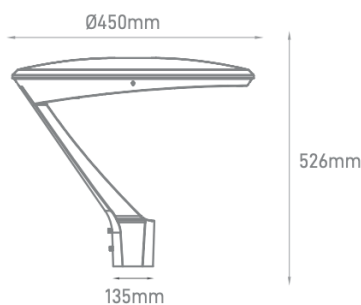

TECHNICAL INFORMATION

URBAN DESIGN II

100W 5000K

Luminária de jardim com design minimalista e produzida com materiais de grande longevidade. Disponível em várias potências. Ideal para jardins, parques ou passeios de rua.

Garden lamp with minimalist design and produced with materials of great longevity. Available in several powers. Ideal for gardens, parks or street walks.

ILAR-01073

REFERENCE		DIMENSION & WEIGHT		PHOTOMETRICAL DATA	
Reference	ILAR-01073	Lenght	Ø450x526x135mm	Total Luminous Flux	13000lm
Led Type	SMD 3030	Width	-	Luminous Efficacy	130lm/W
Body Material	Die-cast Aluminum	Height	-	Beam Angle	-
Housing Colour	RAL 9005 Black	Weight	-	Colour Temperature	5000K
Nominal Lifetime (EOL end of life)	100000H	Packaging Unit	-	Colour Rendering Index	>80
Dimmable	Dimmable 2/5 levels	Gross Weight (kg)	-	Colour Consistency	-
Dimming	NO			UGR	-

ELECTRICAL AND OPERATING DATA		ENERGY LABEL & STANDARS		CERTIFICATIONS	
Nominal Wattage	100W	Energy Label	A+	TUV	YES
Nominal Voltage	220-240V	Energy Consumption KWH/1000H	-	CE	YES
Operating Frequency	50-60Hz	Type of Protection	IP66	2014/30/EU (EMC Directive)	YES
Power Factor	>0.9	Protection Class	Class II	2014/35/EU (LVD Directive)	YES
Operating Temperature	-40°C to 50°C	Protecion Class IK (shock resistance)	IK08	ROHS	YES
Driver	Sosen Driver			ENEC	YES
Surge Protection	6KV line-line, 10KV line-earth			Warranty	2 YEARS

SIZE

BEAM ANGLE

Designed by Aronlight in Portugal. Made in PRC