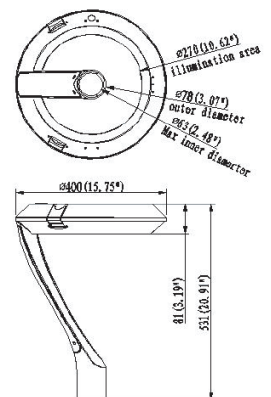

### ILAR-01794

REFERENCE		DIMENSION & WEIGHT		PHOTOMETRICAL DATA	
Model	ILAR-01794	Dimensions	400x81mm	Total Luminous Flux	4500lm
LED Type	SMD 3030	Packaging Unit	1 pc	Luminous Efficacy	150lm/W
Body Material	Die Cast Aluminium	Gross Weight (kg)	9.4kg	Beam Angle	Multiple
Housing Colour	RAL 9005	Luminaire Net Weight	6.8kg	Colour Temperature	4000K
Nominal Lifetime	89.000H - L80	EPA	0.11m <sup>2</sup>	Colour Rendering Index	Ra70 (Ra80 Optional)
Dimming Options	DALI / 1-10V	Fixation Type	Multiple		
Sensor	Optional				
Socket Type	Optional (NEMA/Zhaga)				

## BEAM ANGLE

### MOUNTING OPTIONS

### DIMENSIONS

Side Entry

Twin Strut

Suspension

Gooseneck

Straight-arm

Single Strut