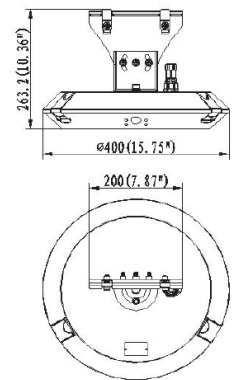

### ILAR-01794

REFERENCE		DIMENSION & WEIGHT		PHOTOMETRICAL DATA	
Model	ILAR-01794	Dimensions	400x81mm	Total Luminous Flux	4500lm
LED Type	SMD 3030	Packaging Unit	1 pc	Luminous Efficacy	150lm/W
Body Material	Die Cast Aluminium	Gross Weight (kg)	9.4kg	Beam Angle	Multiple
Housing Colour	RAL 9005	Luminaire Net Weight	6.8kg	Colour Temperature	4000K
Nominal Lifetime	89.000H - L80	EPA	0.11m <sup>2</sup>	Colour Rendering Index	Ra70 (Ra80 Optional)
Dimming Options	DALI / 1-10V	Fixation Type	Multiple		
Sensor	Optional				
Socket Type	Optional (NEMA/Zhaga)				

## BEAM ANGLE

### MOUNTING OPTIONS

### DIMENSIONS

Side Entry

Twin Strut

Suspension

Gooseneck

Straight-arm

Single Strut