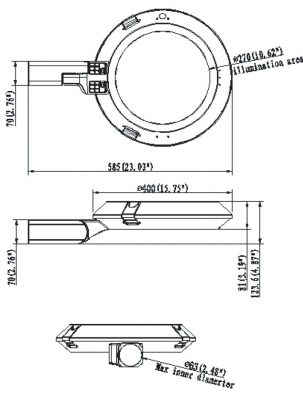

### ILAR-01794

REFERENCE		DIMENSION & WEIGHT		PHOTOMETRICAL DATA	
Model	ILAR-01794	Dimensions	400x81mm	Total Luminous Flux	4500lm
LED Type	SMD 3030	Packaging Unit	1 pc	Luminous Efficacy	150lm/W
Body Material	Die Cast Aluminium	Gross Weight (kg)	9.4kg	Beam Angle	Multiple
Housing Colour	RAL 9005	Luminaire Net Weight	6.8kg	Colour Temperature	4000K
Nominal Lifetime	89.000H - L80	EPA	0.11m <sup>2</sup>	Colour Rendering Index	Ra70 (Ra80 Optional)
Dimming Options	DALI / 1-10V	Fixation Type	Multiple		
Sensor	Optional				
Socket Type	Optional (NEMA/Zhaga)				

## BEAM ANGLE

### DIMENSIONS

Side Entry

Twin Strut

Suspension

Gooseneck

Straight-arm

Single Strut