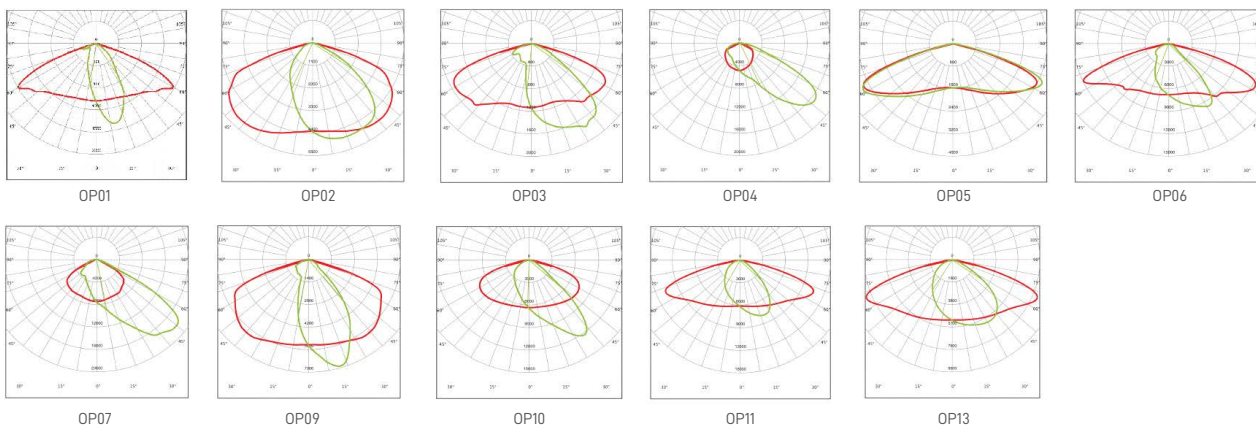

### ILAR-01794

REFERENCE		DIMENSION & WEIGHT		PHOTOMETRICAL DATA	
Model	ILAR-01794	Dimensions	400x81mm	Total Luminous Flux	4500lm
LED Type	SMD 3030	Packaging Unit	1 pc	Luminous Efficacy	150lm/W
Body Material	Die Cast Aluminium	Gross Weight (kg)	9.4kg	Beam Angle	Multiple
Housing Colour	RAL 9005	Luminaire Net Weight	6.8kg	Colour Temperature	4000K
Nominal Lifetime	89.000H - L80	EPA	0.11m <sup>2</sup>	Colour Rendering Index	Ra70 (Ra80 Optional)
Dimming Options	DALI / 1-10V	Fixation Type	Multiple		
Sensor	Optional				
Socket Type	Optional (NEMA/Zhaga)				

## BEAM ANGLE