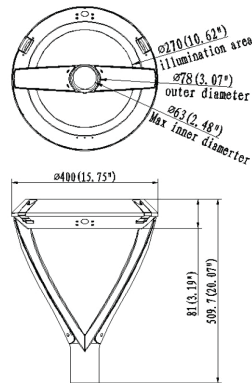

### ILAR-01794

REFERENCE		DIMENSION & WEIGHT		PHOTOMETRICAL DATA	
Model	ILAR-01794	Dimensions	400x81mm	Total Luminous Flux	4500lm
LED Type	SMD 3030	Packaging Unit	1 pc	Luminous Efficacy	150lm/W
Body Material	Die Cast Aluminium	Gross Weight (kg)	9.4kg	Beam Angle	Multiple
Housing Colour	RAL 9005	Luminaire Net Weight	6.8kg	Colour Temperature	4000K
Nominal Lifetime	89.000H - L80	EPA	0.11m <sup>2</sup>	Colour Rendering Index	Ra70 (Ra80 Optional)
Dimming Options	DALI / 1-10V	Fixation Type	Multiple		
Sensor	Optional				
Socket Type	Optional (NEMA/Zhaga)				

## BEAM ANGLE

## TECHNICAL INFORMATIONS

### DIMENSIONS

Side Entry

Twin Strut

Suspension

Gooseneck

Straight-arm

Single Strut