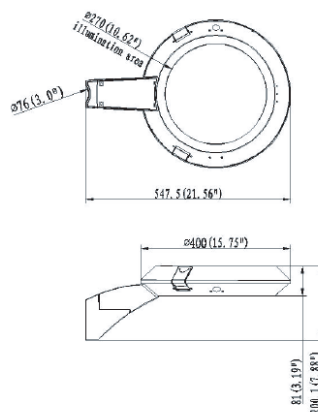

### ILAR-01794

REFERENCE		DIMENSION & WEIGHT		PHOTOMETRICAL DATA	
Model	ILAR-01794	Dimensions	400x81mm	Total Luminous Flux	4500lm
LED Type	SMD 3030	Packaging Unit	1 pc	Luminous Efficacy	150lm/W
Body Material	Die Cast Aluminium	Gross Weight (kg)	9.4kg	Beam Angle	Multiple
Housing Colour	RAL 9005	Luminaire Net Weight	6.8kg	Colour Temperature	4000K
Nominal Lifetime	89.000H - L80	EPA	0.11m <sup>2</sup>	Colour Rendering Index	Ra70 (Ra80 Optional)
Dimming Options	DALI / 1-10V	Fixation Type	Multiple		
Sensor	Optional				
Socket Type	Optional (NEMA/Zhaga)				

## BEAM ANGLE

### MOUNTING OPTIONS

### DIMENSIONS

Side Entry

Twin Strut

Suspension

Gooseneck

Straight-arm

Single Strut