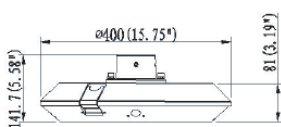

### ILAR-01794

REFERENCE		DIMENSION & WEIGHT		PHOTOMETRICAL DATA	
Model	ILAR-01794	Dimensions	400x81mm	Total Luminous Flux	4500lm
LED Type	SMD 3030	Packaging Unit	1 pc	Luminous Efficacy	150lm/W
Body Material	Die Cast Aluminium	Gross Weight (kg)	9.4kg	Beam Angle	Multiple
Housing Colour	RAL 9005	Luminaire Net Weight	6.8kg	Colour Temperature	4000K
Nominal Lifetime	89.000H - L80	EPA	0.11m <sup>2</sup>	Colour Rendering Index	Ra70 (Ra80 Optional)
Dimming Options	DALI / 1-10V	Fixation Type	Multiple		
Sensor	Optional				
Socket Type	Optional (NEMA/Zhaga)				

### DIMENSIONS

Side Entry

Twin Strut

Suspension

Gooseneck

Straight-arm

Single Strut