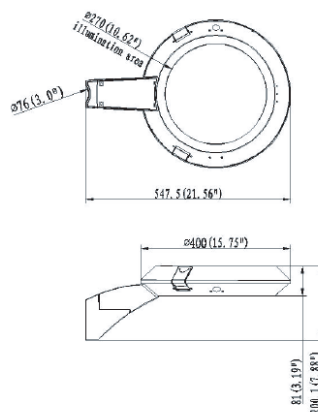

ILAR-01795

REFERENCE		DIMENSION & WEIGHT		PHOTOMETRICAL DATA	
Model	ILAR-01795	Dimensions	400x81mm	Total Luminous Flux	9000lm
LED Type	SMD 3030	Packaging Unit	1 pc	Luminous Efficacy	150lm/W
Body Material	Die Cast Aluminium	Gross Weight (kg)	9.4kg	Beam Angle	Multiple
Housing Colour	RAL 9005	Luminaire Net Weight	6.8kg	Colour Temperature	4000K
Nominal Lifetime	89.000H - L80	EPA	0.11m ²	Colour Rendering Index	Ra70 (Ra80 Optional)
Dimiing Options	DALI / 1-10V	Fixation Type	Multiple		
Sensor	Optional				
Socket Type	Optional (NEMA/Zhaga)				

BEAM ANGLE

TECHNICAL INFORMATIONS

MOUNTING OPTIONS

DIMENSIONS

Side Entry

Twin Strut

Suspension

Gooseneck

Straight-arm

Single Strut