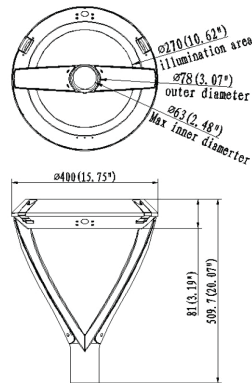

ILAR-01795

REFERENCE		DIMENSION & WEIGHT		PHOTOMETRICAL DATA	
Model	ILAR-01795	Dimensions	400x81mm	Total Luminous Flux	9000lm
LED Type	SMD 3030	Packaging Unit	1 pc	Luminous Efficacy	150lm/W
Body Material	Die Cast Aluminium	Gross Weight (kg)	9.4kg	Beam Angle	Multiple
Housing Colour	RAL 9005	Luminaire Net Weight	6.8kg	Colour Temperature	4000K
Nominal Lifetime	89.000H - L80	EPA	0.11m ²	Colour Rendering Index	Ra70 (Ra80 Optional)
Dimiing Options	DALI / 1-10V	Fixation Type	Multiple		
Sensor	Optional				
Socket Type	Optional (NEMA/Zhaga)				

BEAM ANGLE

TECHNICAL INFORMATIONS

MOUNTING OPTIONS

DIMENSIONS

Side Entry

Twin Strut

Suspension

Gooseneck

Straight-arm

Single Strut