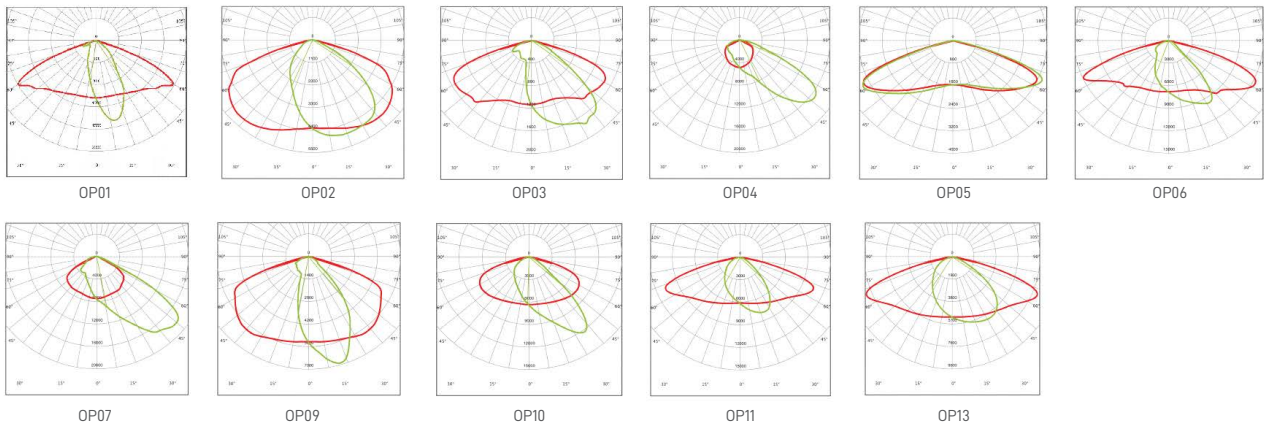

TECHNICAL INFORMATIONS

CONVERT

60W 4000K

Luminária de rua multifuncional com elevada durabilidade e performance (150lm/W).

Multifunctional Street Luminaire with high durability and performance (150lm/W).

Luminaria viaria multifuncional con elevada durabilidade y rendimiento (150lm/W).

ILAR-01795

REFERENCE		DIMENSION & WEIGHT		PHOTOMETRICAL DATA	
Model	ILAR-01795	Dimensions	400x81mm	Total Luminous Flux	9000lm
LED Type	SMD 3030	Packaging Unit	1 pc	Luminous Efficacy	150lm/W
Body Material	Die Cast Aluminium	Gross Weight (kg)	9.4kg	Beam Angle	Multiple
Housing Colour	RAL 9005	Luminaire Net Weight	6.8kg	Colour Temperature	4000K
Nominal Lifetime	89.000H - L80	EPA	0.11m ²	Colour Rendering Index	Ra70 (Ra80 Optional)
Dimiing Options	DALI / 1-10V	Fixation Type	Multiple		
Sensor	Optional				
Socket Type	Optional (NEMA/Zhaga)				

BEAM ANGLE

TECHNICAL INFORMATIONS

MOUNTING OPTIONS

DIMENSIONS

Side Entry

Twin Strut

Suspension

Gooseneck

Straight-arm

Single Strut