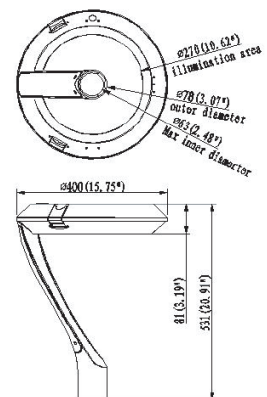

ILAR-01795

REFERENCE		DIMENSION & WEIGHT		PHOTOMETRICAL DATA	
Model	ILAR-01795	Dimensions	400x81mm	Total Luminous Flux	9000lm
LED Type	SMD 3030	Packaging Unit	1 pc	Luminous Efficacy	150lm/W
Body Material	Die Cast Aluminium	Gross Weight (kg)	9.4kg	Beam Angle	Multiple
Housing Colour	RAL 9005	Luminaire Net Weight	6.8kg	Colour Temperature	4000K
Nominal Lifetime	89.000H - L80	EPA	0.11m ²	Colour Rendering Index	Ra70 (Ra80 Optional)
Dimiing Options	DALI / 1-10V	Fixation Type	Multiple		
Sensor	Optional				
Socket Type	Optional (NEMA/Zhaga)				

BEAM ANGLE

TECHNICAL INFORMATIONS

MOUNTING OPTIONS

DIMENSIONS

Side Entry

Twin Strut

Suspension

Gooseneck

Straight-arm

Single Strut