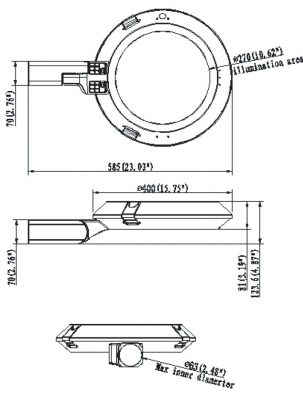

ILAR-01795

REFERENCE		DIMENSION & WEIGHT		PHOTOMETRICAL DATA	
Model	ILAR-01795	Dimensions	400x81mm	Total Luminous Flux	9000lm
LED Type	SMD 3030	Packaging Unit	1 pc	Luminous Efficacy	150lm/W
Body Material	Die Cast Aluminium	Gross Weight (kg)	9.4kg	Beam Angle	Multiple
Housing Colour	RAL 9005	Luminaire Net Weight	6.8kg	Colour Temperature	4000K
Nominal Lifetime	89.000H - L80	EPA	0.11m ²	Colour Rendering Index	Ra70 (Ra80 Optional)
Dimiing Options	DALI / 1-10V	Fixation Type	Multiple		
Sensor	Optional				
Socket Type	Optional (NEMA/Zhaga)				

BEAM ANGLE

TECHNICAL INFORMATIONS

MOUNTING OPTIONS

DIMENSIONS

Side Entry

Twin Strut

Suspension

Gooseneck

Straight-arm

Single Strut