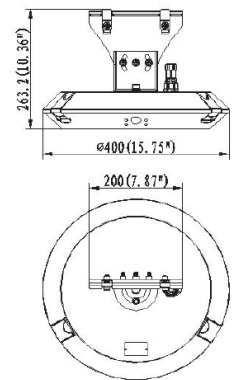

ILAR-01795

REFERENCE		DIMENSION & WEIGHT		PHOTOMETRICAL DATA	
Model	ILAR-01795	Dimensions	400x81mm	Total Luminous Flux	9000lm
LED Type	SMD 3030	Packaging Unit	1 pc	Luminous Efficacy	150lm/W
Body Material	Die Cast Aluminium	Gross Weight (kg)	9.4kg	Beam Angle	Multiple
Housing Colour	RAL 9005	Luminaire Net Weight	6.8kg	Colour Temperature	4000K
Nominal Lifetime	89.000H - L80	EPA	0.11m ²	Colour Rendering Index	Ra70 (Ra80 Optional)
Dimiing Options	DALI / 1-10V	Fixation Type	Multiple		
Sensor	Optional				
Socket Type	Optional (NEMA/Zhaga)				

BEAM ANGLE

TECHNICAL INFORMATIONS

MOUNTING OPTIONS

DIMENSIONS

Side Entry

Twin Strut

Suspension

Gooseneck