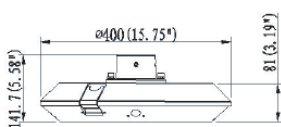

ILAR-01795

REFERENCE		DIMENSION & WEIGHT		PHOTOMETRICAL DATA	
Model	ILAR-01795	Dimensions	400x81mm	Total Luminous Flux	9000lm
LED Type	SMD 3030	Packaging Unit	1 pc	Luminous Efficacy	150lm/W
Body Material	Die Cast Aluminium	Gross Weight (kg)	9.4kg	Beam Angle	Multiple
Housing Colour	RAL 9005	Luminaire Net Weight	6.8kg	Colour Temperature	4000K
Nominal Lifetime	89.000H - L80	EPA	0.11m ²	Colour Rendering Index	Ra70 (Ra80 Optional)
Dimiing Options	DALI / 1-10V	Fixation Type	Multiple		
Sensor	Optional				
Socket Type	Optional (NEMA/Zhaga)				

BEAM ANGLE

TECHNICAL INFORMATIONS

MOUNTING OPTIONS

DIMENSIONS

Side Entry

Twin Strut

Suspension

Gooseneck