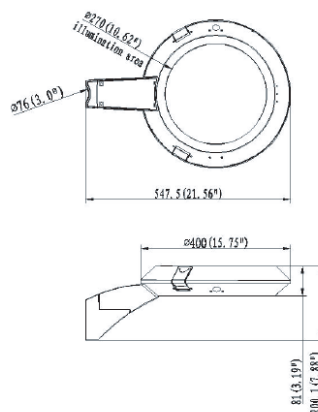

ILAR-01796

REFERENCE		DIMENSION & WEIGHT		PHOTOMETRICAL DATA	
Model	ILAR-01796	Dimensions	400x81mm	Total Luminous Flux	11250lm
LED Type	SMD 3030	Packaging Unit	1 pc	Luminous Efficacy	150lm/W
Body Material	Die Cast Aluminium	Gross Weight (kg)	9.4kg	Beam Angle	Multiple
Housing Colour	RAL 9005	Luminaire Net Weight	6.8kg	Colour Temperature	4000K
Nominal Lifetime	89.000H - L80	EPA	0.11m ²	Colour Rendering Index	Ra70 (Ra80 Optional)
Dimming Options	DALI / 1-10V	Fixation Type	Multiple		
Sensor	Optional				
Socket Type	Optional (NEMA/Zhaga)				

BEAM ANGLE

TECHNICAL INFORMATIONS

MOUNTING OPTIONS

DIMENSIONS

Side Entry

Twin Strut

Suspension

Gooseneck

Straight-arm

Single Strut