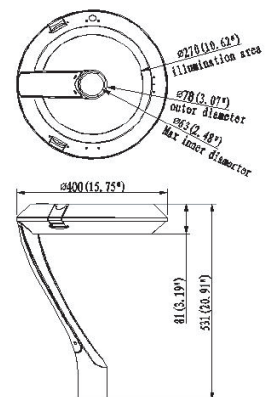

ILAR-01796

REFERENCE		DIMENSION & WEIGHT		PHOTOMETRICAL DATA	
Model	ILAR-01796	Dimensions	400x81mm	Total Luminous Flux	11250lm
LED Type	SMD 3030	Packaging Unit	1 pc	Luminous Efficacy	150lm/W
Body Material	Die Cast Aluminium	Gross Weight (kg)	9.4kg	Beam Angle	Multiple
Housing Colour	RAL 9005	Luminaire Net Weight	6.8kg	Colour Temperature	4000K
Nominal Lifetime	89.000H - L80	EPA	0.11m ²	Colour Rendering Index	Ra70 (Ra80 Optional)
Dimming Options	DALI / 1-10V	Fixation Type	Multiple		
Sensor	Optional				
Socket Type	Optional (NEMA/Zhaga)				

BEAM ANGLE

TECHNICAL INFORMATIONS

MOUNTING OPTIONS

DIMENSIONS

Side Entry

Twin Strut

Suspension

Gooseneck

Straight-arm

Single Strut