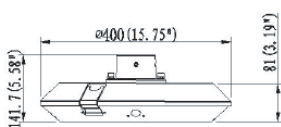

ILAR-01796

REFERENCE		DIMENSION & WEIGHT		PHOTOMETRICAL DATA	
Model	ILAR-01796	Dimensions	400x81mm	Total Luminous Flux	11250lm
LED Type	SMD 3030	Packaging Unit	1 pc	Luminous Efficacy	150lm/W
Body Material	Die Cast Aluminium	Gross Weight (kg)	9.4kg	Beam Angle	Multiple
Housing Colour	RAL 9005	Luminaire Net Weight	6.8kg	Colour Temperature	4000K
Nominal Lifetime	89.000H - L80	EPA	0.11m ²	Colour Rendering Index	Ra70 (Ra80 Optional)
Dimming Options	DALI / 1-10V	Fixation Type	Multiple		
Sensor	Optional				
Socket Type	Optional (NEMA/Zhaga)				

BEAM ANGLE

TECHNICAL INFORMATIONS

MOUNTING OPTIONS

DIMENSIONS

Side Entry

Twin Strut

Suspension

Gooseneck