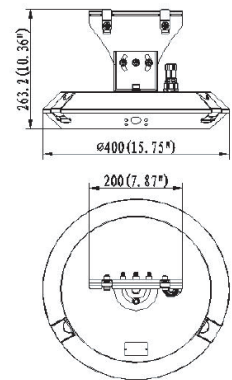

ILAR-01796

REFERENCE		DIMENSION & WEIGHT		PHOTOMETRICAL DATA	
Model	ILAR-01796	Dimensions	400x81mm	Total Luminous Flux	11250lm
LED Type	SMD 3030	Packaging Unit	1 pc	Luminous Efficacy	150lm/W
Body Material	Die Cast Aluminium	Gross Weight (kg)	9.4kg	Beam Angle	Multiple
Housing Colour	RAL 9005	Luminaire Net Weight	6.8kg	Colour Temperature	4000K
Nominal Lifetime	89.000H - L80	EPA	0.11m ²	Colour Rendering Index	Ra70 (Ra80 Optional)
Dimming Options	DALI / 1-10V	Fixation Type	Multiple		
Sensor	Optional				
Socket Type	Optional (NEMA/Zhaga)				

BEAM ANGLE

TECHNICAL INFORMATIONS

MOUNTING OPTIONS

DIMENSIONS

Side Entry

Twin Strut

Suspension

Gooseneck