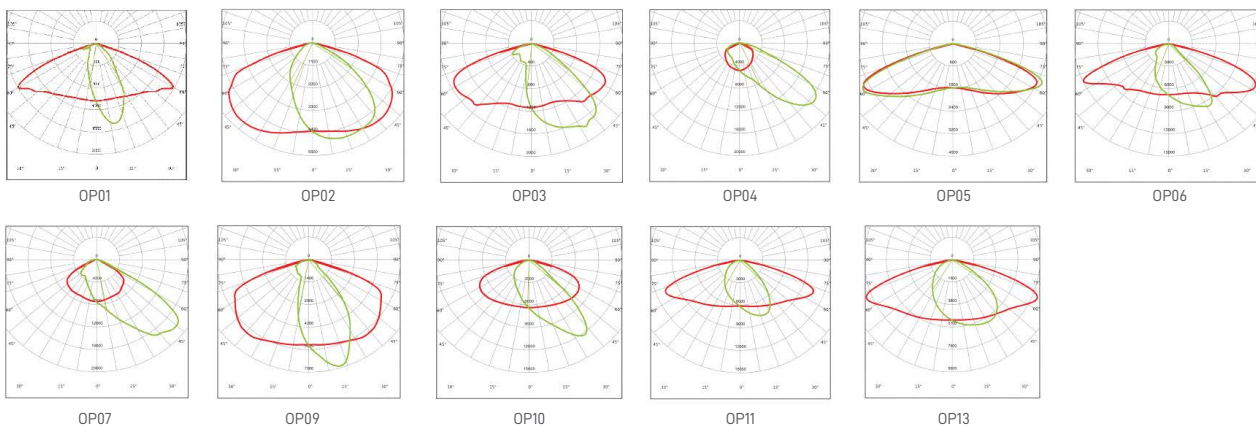

TECHNICAL INFORMATIONS

CONVERT

75W 4000K

Luminária de rua multifuncional com elevada durabilidade e performance (150lm/W).

Multifunctional Street Luminaire with high durability and performance (150lm/W).

Luminaria viaria multifuncional con elevada durabilidade y rendimiento (150lm/W).

ILAR-01796

REFERENCE		DIMENSION & WEIGHT		PHOTOMETRICAL DATA	
Model	ILAR-01796	Dimensions	400x81mm	Total Luminous Flux	11250lm
LED Type	SMD 3030	Packaging Unit	1 pc	Luminous Efficacy	150lm/W
Body Material	Die Cast Aluminium	Gross Weight (kg)	9.4kg	Beam Angle	Multiple
Housing Colour	RAL 9005	Luminaire Net Weight	6.8kg	Colour Temperature	4000K
Nominal Lifetime	89.000H - L80	EPA	0.11m ²	Colour Rendering Index	Ra70 (Ra80 Optional)
Dimming Options	DALI / 1-10V	Fixation Type	Multiple		
Sensor	Optional				
Socket Type	Optional (NEMA/Zhaga)				

BEAM ANGLE

TECHNICAL INFORMATIONS

MOUNTING OPTIONS

DIMENSIONS

Side Entry

Twin Strut

Suspension

Gooseneck

Straight-arm

Single Strut