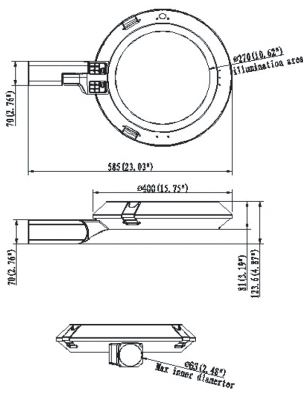

ILAR-01796

REFERENCE		DIMENSION & WEIGHT		PHOTOMETRICAL DATA	
Model	ILAR-01796	Dimensions	400x81mm	Total Luminous Flux	11250lm
LED Type	SMD 3030	Packaging Unit	1 pc	Luminous Efficacy	150lm/W
Body Material	Die Cast Aluminium	Gross Weight (kg)	9.4kg	Beam Angle	Multiple
Housing Colour	RAL 9005	Luminaire Net Weight	6.8kg	Colour Temperature	4000K
Nominal Lifetime	89.000H - L80	EPA	0.11m ²	Colour Rendering Index	Ra70 (Ra80 Optional)
Dimming Options	DALI / 1-10V	Fixation Type	Multiple		
Sensor	Optional				
Socket Type	Optional (NEMA/Zhaga)				

BEAM ANGLE

TECHNICAL INFORMATIONS

MOUNTING OPTIONS

DIMENSIONS

Side Entry

Twin Strut

Suspension

Gooseneck

Straight-arm

Single Strut