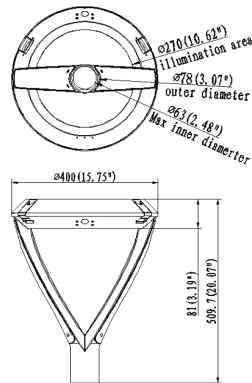

ILAR-01796

REFERENCE		DIMENSION & WEIGHT		PHOTOMETRICAL DATA	
Model	ILAR-01796	Dimensions	400x81mm	Total Luminous Flux	11250lm
LED Type	SMD 3030	Packaging Unit	1 pc	Luminous Efficacy	150lm/W
Body Material	Die Cast Aluminium	Gross Weight (kg)	9.4kg	Beam Angle	Multiple
Housing Colour	RAL 9005	Luminaire Net Weight	6.8kg	Colour Temperature	4000K
Nominal Lifetime	89.000H - L80	EPA	0.11m ²	Colour Rendering Index	Ra70 (Ra80 Optional)
Dimming Options	DALI / 1-10V	Fixation Type	Multiple		
Sensor	Optional				
Socket Type	Optional (NEMA/Zhaga)				

BEAM ANGLE

TECHNICAL INFORMATIONS

MOUNTING OPTIONS

DIMENSIONS

Side Entry

Twin Strut

Suspension

Gooseneck

Straight-arm

Single Strut