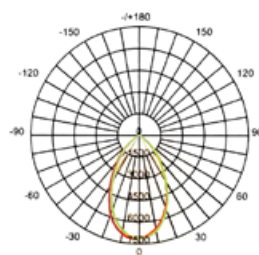

BEAM ANGLE

Designed by Aron Light in Portugal. Made in PRC