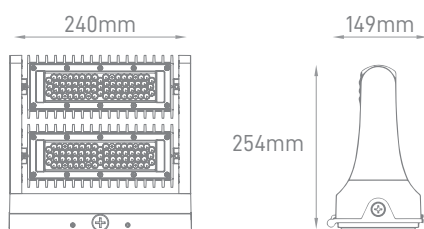

## 80W 5000K

Luminária de Parede Dupla, com opção de ajuste de 270° e alta eficiência de iluminação de 135LM / W, ideal para Fachadas de Indústrias, Comércio e Residências.

Slim Wall Pack Double Light with an 270° adjustment choice and high lighting efficiency of 135LM / W, ideal for industrial, commercial and residential facades.

Luminaria de Pared Dupla con una opción de ajuste de 270° y alta eficiencia de 135LM / W, Ideal para fachadas industriales, comerciales y residenciales.

### ILAR-01935

REFERENCE		DIMENSION & WEIGHT		PHOTOMETRICAL DATA	
Reference	ILAR-01935	Lenght	232mm	Total Luminous Flux	10800lm
LED Brand	Philips LED	Width	130mm	Luminous Efficacy	135lm/W
Body Material	Aluminium	Height	232mm	Beam Angle	110°
Housing Colour	Black	Weight	3.03Kg	Colour Temperature	3CCT (3000K-4000K-5000K)
Nominal Lifetime (EOL end of life)	50000H	Packaging Unit	4pcs	Colour Rendering Index	>80
		Gross Weight (kg)	10.1kg		
		Volume (cbm)	0.047cbm		

### SIZE