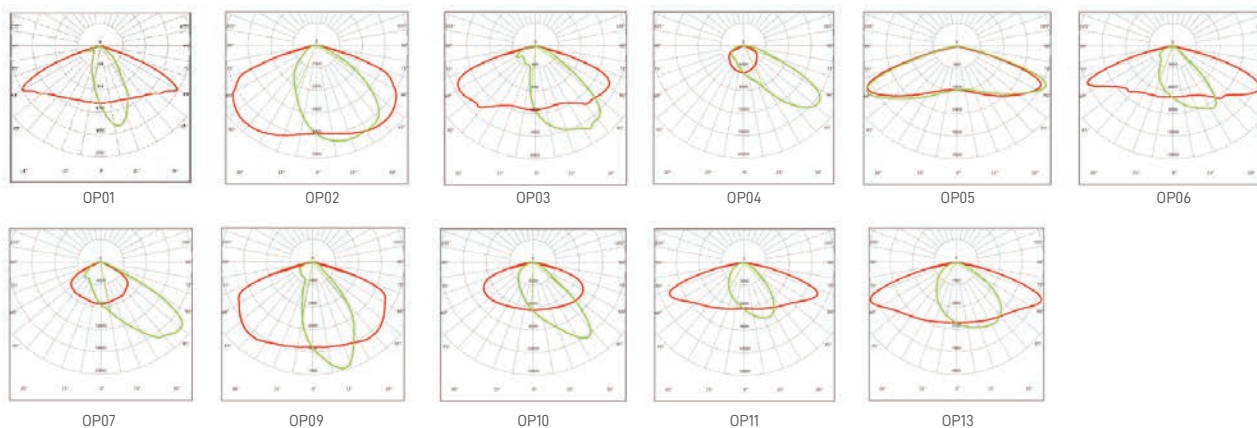

TECHNICAL INFORMATIONS

CONVERT - POWER CCT SWITCH

18W-30W-40W-60W 4000K

Luminária de rua multifuncional com elevada durabilidade e performance (150lm/W).

Multifunctional Street Luminaire with high durability and performance (150lm/W).

Luminaria viaria multifuncional con elevada durabilidade y rendimiento (150lm/W).

ILAR-02098

REFERENCE		DIMENSION & WEIGHT		PHOTOMETRICAL DATA	
Model	ILAR-02098	Dimensions	400x81mm	Total Luminous Flux	2700lm-9000lm
LED Type	SMD 3030	Packaging Unit	1 pc	Luminous Efficacy	150lm/W
Body Material	Die Cast Aluminium	Gross Weight (kg)	9.4kg	Beam Angle	Multiple
Housing Colour	RAL 9005	Luminaire Net Weight	6.8kg	Colour Temperature	3CTT (3000K-4000K-5000K)
Nominal Lifetime	89.000H - L80	EPA	0.11m ²	Colour Rendering Index	Ra70 (Ra80 Optional)
Dimming Options	DALI / 1-10V	Fixation Type	Multiple		
Sensor	Optional				
Socket Type	Optional (NEMA/Zhaga)				

BEAM ANGLE

TECHNICAL INFORMATIONS

MOUNTING OPTIONS

DIMENSIONS

Side Entry

Twin Strut

Suspension

Gooseneck

Straight-arm

Single Strut