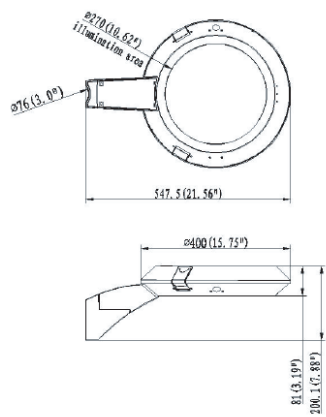

Luminaria viaria multifuncional con elevada durabilidade y rendimiento (150lm/W).

ILAR-02098

REFERENCE		DIMENSION & WEIGHT		PHOTOMETRICAL DATA	
Model	ILAR-02098	Dimensions	400x81mm	Total Luminous Flux	2700lm-9000lm
LED Type	SMD 3030	Packaging Unit	1 pc	Luminous Efficacy	150lm/W
Body Material	Die Cast Aluminium	Gross Weight (kg)	9.4kg	Beam Angle	Multiple
Housing Colour	RAL 9005	Luminaire Net Weight	6.8kg	Colour Temperature	3CTT (3000K-4000K-5000K)
Nominal Lifetime	89.000H - L80	EPA	0.11m ²	Colour Rendering Index	Ra70 (Ra80 Optional)
Dimming Options	DALI / 1-10V	Fixation Type	Multiple		
Sensor	Optional				
Socket Type	Optional (NEMA/Zhaga)				

BEAM ANGLE

TECHNICAL INFORMATIONS

MOUNTING OPTIONS

DIMENSIONS

Side Entry

Twin Strut

Suspension

Gooseneck

Straight-arm

Single Strut