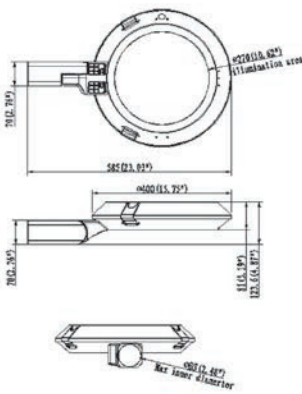

Luminaria viaria multifuncional con elevada durabilidade y rendimiento (150lm/W).

ILAR-02098

REFERENCE		DIMENSION & WEIGHT		PHOTOMETRICAL DATA	
Model	ILAR-02098	Dimensions	400x81mm	Total Luminous Flux	2700lm-9000lm
LED Type	SMD 3030	Packaging Unit	1 pc	Luminous Efficacy	150lm/W
Body Material	Die Cast Aluminium	Gross Weight (kg)	9.4kg	Beam Angle	Multiple
Housing Colour	RAL 9005	Luminaire Net Weight	6.8kg	Colour Temperature	3CTT (3000K-4000K-5000K)
Nominal Lifetime	89.000H - L80	EPA	0.11m ²	Colour Rendering Index	Ra70 (Ra80 Optional)
Dimming Options	DALI / 1-10V	Fixation Type	Multiple		
Sensor	Optional				
Socket Type	Optional (NEMA/Zhaga)				

BEAM ANGLE

TECHNICAL INFORMATIONS

MOUNTING OPTIONS

DIMENSIONS

Side Entry

Twin Strut

Suspension

Gooseneck

Straight-arm

Single Strut