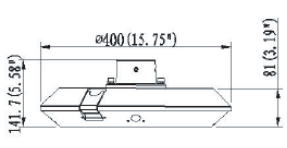

Luminaria viaria multifuncional con elevada durabilidade y rendimiento (150lm/W).

ILAR-02098

REFERENCE		DIMENSION & WEIGHT		PHOTOMETRICAL DATA	
Model	ILAR-02098	Dimensions	400x81mm	Total Luminous Flux	2700lm-9000lm
LED Type	SMD 3030	Packaging Unit	1 pc	Luminous Efficacy	150lm/W
Body Material	Die Cast Aluminium	Gross Weight (kg)	9.4kg	Beam Angle	Multiple
Housing Colour	RAL 9005	Luminaire Net Weight	6.8kg	Colour Temperature	3CTT (3000K-4000K-5000K)
Nominal Lifetime	89.000H - L80	EPA	0.11m ²	Colour Rendering Index	Ra70 (Ra80 Optional)
Dimming Options	DALI / 1-10V	Fixation Type	Multiple		
Sensor	Optional				
Socket Type	Optional (NEMA/Zhaga)				

BEAM ANGLE

TECHNICAL INFORMATIONS

MOUNTING OPTIONS

DIMENSIONS

Side Entry

Twin Strut

Suspension

Gooseneck