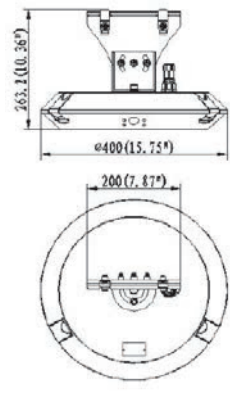

Luminaria viaria multifuncional con elevada durabilidade y rendimiento (150lm/W).

ILAR-02098

REFERENCE		DIMENSION & WEIGHT		PHOTOMETRICAL DATA	
Model	ILAR-02098	Dimensions	400x81mm	Total Luminous Flux	2700lm-9000lm
LED Type	SMD 3030	Packaging Unit	1 pc	Luminous Efficacy	150lm/W
Body Material	Die Cast Aluminium	Gross Weight (kg)	9.4kg	Beam Angle	Multiple
Housing Colour	RAL 9005	Luminaire Net Weight	6.8kg	Colour Temperature	3CTT (3000K-4000K-5000K)
Nominal Lifetime	89.000H - L80	EPA	0.11m ²	Colour Rendering Index	Ra70 (Ra80 Optional)
Dimming Options	DALI / 1-10V	Fixation Type	Multiple		
Sensor	Optional				
Socket Type	Optional (NEMA/Zhaga)				

BEAM ANGLE

TECHNICAL INFORMATIONS

MOUNTING OPTIONS

DIMENSIONS

Side Entry

Twin Strut

Suspension

Gooseneck