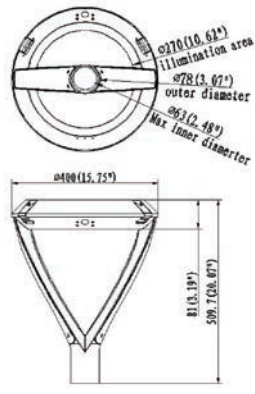

Luminaria viaria multifuncional con elevada durabilidade y rendimiento (150lm/W).

ILAR-02098

REFERENCE		DIMENSION & WEIGHT		PHOTOMETRICAL DATA	
Model	ILAR-02098	Dimensions	400x81mm	Total Luminous Flux	2700lm-9000lm
LED Type	SMD 3030	Packaging Unit	1 pc	Luminous Efficacy	150lm/W
Body Material	Die Cast Aluminium	Gross Weight (kg)	9.4kg	Beam Angle	Multiple
Housing Colour	RAL 9005	Luminaire Net Weight	6.8kg	Colour Temperature	3CTT (3000K-4000K-5000K)
Nominal Lifetime	89.000H - L80	EPA	0.11m ²	Colour Rendering Index	Ra70 (Ra80 Optional)
Dimming Options	DALI / 1-10V	Fixation Type	Multiple		
Sensor	Optional				
Socket Type	Optional (NEMA/Zhaga)				

BEAM ANGLE

TECHNICAL INFORMATIONS

MOUNTING OPTIONS

DIMENSIONS

Side Entry

Twin Strut

Suspension

Gooseneck

Straight-arm

Single Strut