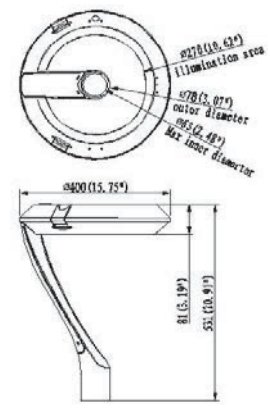

Luminaria viaria multifuncional con elevada durabilidade y rendimiento (150lm/W).

ILAR-02098

REFERENCE		DIMENSION & WEIGHT		PHOTOMETRICAL DATA	
Model	ILAR-02098	Dimensions	400x81mm	Total Luminous Flux	2700lm-9000lm
LED Type	SMD 3030	Packaging Unit	1 pc	Luminous Efficacy	150lm/W
Body Material	Die Cast Aluminium	Gross Weight (kg)	9.4kg	Beam Angle	Multiple
Housing Colour	RAL 9005	Luminaire Net Weight	6.8kg	Colour Temperature	3CTT (3000K-4000K-5000K)
Nominal Lifetime	89.000H - L80	EPA	0.11m ²	Colour Rendering Index	Ra70 (Ra80 Optional)
Dimming Options	DALI / 1-10V	Fixation Type	Multiple		
Sensor	Optional				
Socket Type	Optional (NEMA/Zhaga)				

BEAM ANGLE

TECHNICAL INFORMATIONS

MOUNTING OPTIONS

DIMENSIONS

Side Entry

Twin Strut

Suspension

Gooseneck

Straight-arm

Single Strut