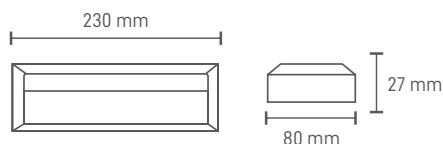

ILAR-00342

REFERENCE		DIMENSION & WEIGHT		PHOTOMETRICAL DATA	
Reference	ILAR-00342	Lenght	230mm	Total Luminous Flux	120lm
LED Type	SMD	Width	80mm	Luminous Efficacy	60lm/W
Body Material	ABS & PC	Height	27mm	Beam Angle	32°
Housing Colour	White	Packaging Unit	20PCS	Colour Temperature	4000K
Nominal Lifetime (EOL end of life)	20000H	Gross Weight	6 kg	Colour Rendering Index	>80
Surface/Recessed	Surface	Volume	20 dm³		
Dimmable	NO				

ELECTRICAL AND OPERATING DATA		ENERGY LABEL & STANDARS		CERTIFICATIONS	
Nominal Wattage	2W	Energy Label	A+	2014/30/EU (EMC Directive)	YES
Nominal Voltage	220-240V	Energy Consumption KWH/1000H	1.8 kwh	2014/35/EU (LVD Directive)	YES
Operating Frequency	50/60Hz	Type of Protection	IP65	ROHS	YES
Operating Temperature	- 25° C to + 45° C	Protection Class	Class II	Warranty	2 YEARS
Starting Time 100% ON	<0.5s	Proteccion Class IK (shock resistance)	IK08		
ON/OFF Cycles	>20000				

SIZE	BEAM ANGLE