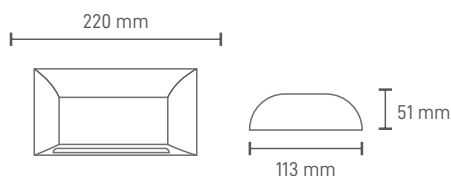

#### DIMENSION & WEIGHT

Lenght	220mm
Width	113mm
Height	51mm
Packaging Unit	20pcs
Gross Weight	6 kg
Volume	50 dm <sup>3</sup>

#### PHOTOMETRICAL DATA

Total Luminous Flux	480lm
Luminous Efficacy	80lm/W
Beam Angle	104°
Colour Temperature	4000K
Colour Rendering Index	>80

#### SIZE