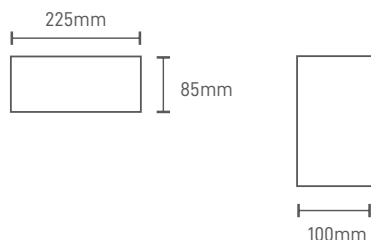

Linha de jardín de diseño moderno con Leds SMD integrados. Elaborado en plástico ABS PC.

ILAR-00358

REFERENCE

Reference	CANNA
Base	SMD
Body Material	ABS & PC
Housing Colour	Grey
Nominal Lifetime (EOL end of life)	20000H
Surface/Recessed	Surface
Dimmable	NO

DIMENSION & WEIGHT

Lenght	225mm
Width	100mm
Height	85mm
Packaging Unit	10pcs
Gross Weight	8 kg
Volume	33 dm ³

PHOTOMETRICAL DATA

Total Luminous Flux	580 lm
Luminous Efficacy	42 lm/W
Beam Angle	211.2°
Colour Temperature	4000K
Colour Rendering Index	85

SIZE

BEAM ANGLE

Designed by Aron Light in Portugal. Made in PRC