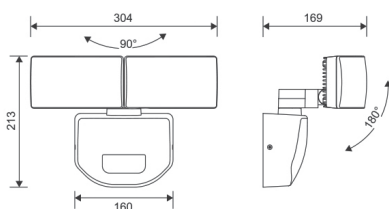

Exterior Presence Luminaire with total power of 24W divided into 2 directional projectors (120°) with motion detection and anti-corrosive finishing.

Luminaria de Presencia Exterior con potencia total de 24W dividida en 2 proyectores direccionables (120°) con detección de movimiento y sistema de acabado anticorrosivo.

ILAR-00780

REFERENCE		DIMENSION & WEIGHT		PHOTOMETRICAL DATA	
Reference	ZED SENSOR	Lenght	304mm	Total Luminous Flux	2050lm
Base	SMD	Width	213mm	Luminous Efficacy	82 lm/W
Body Material	ABS & PC	Height	160mm	Beam Angle	120° / Sensor
Housing Colour	White	Packaging Unit	4pcs	Colour Temperature	4000K
Nominal Lifetime (EOL end of life)	20000H	Gross Weight	6 kg	Colour Rendering Index	86
Surface/Recessed	Surface	Volume	40 dm ³		
Dimmable	NO				

SIZE

BEAM ANGLE

Designed by Aron Light in Portugal. Made in PRC