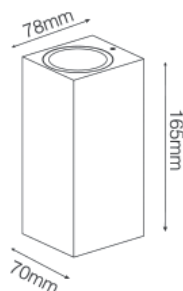

TECHNICAL INFORMATION

PINE 2X GU10

MAX 2X35W CINZENTO

Luminária exterior de parede que acolhe duas lâmpadas GU10 (não incluídas). Com design moderno, alumínio de fundição injetada e forte resistência à corrosão. Emite luz em duas direcções.

Exterior wall light fixture that houses two GU10 lamps (not included). With a modern design, die-cast aluminum and strong corrosion resistance. Emits light in two directions.

Lámpara de pared exterior que alberga dos lámparas GU10 (no incluidas). Con un diseño moderno, aluminio fundido a presión, y una fuerte resistencia a la corrosión. Emite luz en dos direcciones.

ILAR-00810

REFERENCE		DIMENSION & WEIGHT		PHOTOMETRICAL DATA	
Reference	ILAR-00810	Lenght	78mm	Total Luminous Flux	N/A
Base	N/A	Width	70mm	Luminous Efficacy	N/A
Body Material	Aluminum	Height	165mm	Beam Angle	N/A
Housing Colour	Dark Grey	Packaging Unit	Carton Box 12 pcs	Colour Temperature	N/A
Nominal Lifetime (EOL end of life)	N/A	Gross Weight	11 kg	Colour Rendering Index	N/A
Surface / Recessed	Surface	Volume	23 dm ³		
Dimmable	N/A				
Installation	Wall				

SIZE

Designed by Aron Light in Portugal. Made in PRC