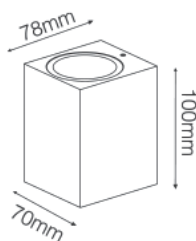

SIZE

Designed by Aron Light in Portugal. Made in PRC