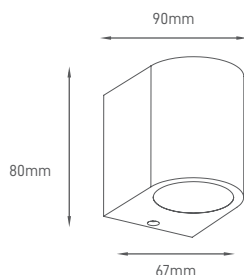

SIZE

Designed by Aron Light in Portugal. Made in PRC