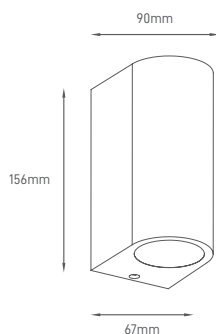

Lenght	156mm
Width	67mm
Height	90mm
Packaging Unit	Carton Box 20 pcs
Gross Weight	-
Volume	-

PHOTOMETRICAL DATA

Total Luminous Flux	N/A
Luminous Efficacy	N/A
Beam Angle	N/A
Colour Temperature	N/A
Colour Rendering Index	N/A

SIZE

Designed by Aron Light in Portugal. Made in PRC