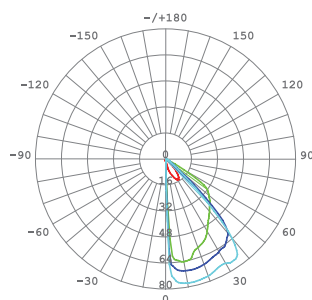

BEAM ANGLE

Designed by Aron Light in Portugal. Made in PRC