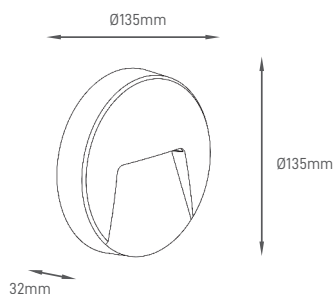

#### DIMENSION & WEIGHT

Lenght	Ø135mm
Width	Ø135mm
Height	32mm
Packaging Unit	40pcs / carton
Gross Weight	-
Volume	-

#### PHOTOMETRICAL DATA

Total Luminous Flux	100lm
Luminous Efficacy	35lm/W
Beam Angle	110°
Colour Temperature	4000K
Colour Rendering Index	>80

#### SIZE