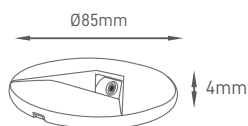

TECHNICAL INFORMATIONS

MELLER REDONDO BRANCO

Espeelho Redondo
Round Cover
Espejo Redondo

ILAR-01054

REFERENCE		DIMENSION & WEIGHT		PHOTOMETRICAL DATA	
Reference	ILAR-01054	Width	Ø85mm	Total Luminous Flux	-
LED Brand	-	Height	4mm	Luminous Efficacy	-
Body Material	Die-cast Aluminum	Packaging Unit	6 pcs / carton	Beam Angle	-
Housing Colour	White	Base (ILAR-01050)		Colour Temperature	-
Nominal Lifetime (EOL end of life)	-	Width	Ø79x54mm	Colour Rendering Index	-
Mounting Type	Surface	Cut-out	Ø59mm		
Body Shape	Round				
ELECTRICAL AND OPERATING DATA		ENERGY LABEL & STANDARS		CERTIFICATIONS	
Nominal Wattage	-	Energy Label	A+	Warranty	3 YEARS
Nominal Voltage	-	Energy Consumption KWH/1000H	-		
Operating Frequency	-	Type of Protection	IP65		
Operating Temperature	- 25°C to + 45°C	Protection Class	Class II		
Starting Time 100% ON	-	Protection Class IK (shock resistance)	IK06		
ON/OFF Cycles	-				

SIZE

Designed by Aronlight in Portugal. Made in PRC