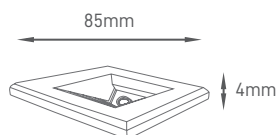

TECHNICAL INFORMATIONS

MELLER QUADRADO

CINZENTO

Espeho Quadrado
Square Cover
Espejo Cuadrado

ILAR-01055

REFERENCE		DIMENSION & WEIGHT		PHOTOMETRICAL DATA	
Reference	ILAR-01055	Width	85x85mm	Total Luminous Flux	-
LED Brand	-	Height	4mm	Luminous Efficacy	-
Body Material	Die-cast Aluminum	Packaging Unit	6 pcs / carton	Beam Angle	-
Housing Colour	Grey	Base (ILAR-01050)		Colour Temperature	-
Nominal Lifetime (EOL end of life)	-	Width	Ø79x54mm	Colour Rendering Index	-
Mounting Type	Surface	Cut-out	Ø59mm		
Body Shape	Square				
ELECTRICAL AND OPERATING DATA		ENERGY LABEL & STANDARS		CERTIFICATIONS	
Nominal Wattage	-	Energy Label	A+	Warranty	3 YEARS
Nominal Voltage	-	Energy Consumption KWH/1000H	-		
Operating Frequency	-	Type of Protection	IP65		
Operating Temperature	- 25°C to + 45°C	Protection Class	Class II		
Starting Time 100% ON	-	Protection Class IK (shock resistance)	IK06		
ON/OFF Cycles	-				

SIZE

Designed by Aronlight in Portugal. Made in PRC