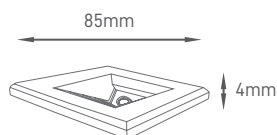

TECHNICAL INFORMATIONS

MELLER QUADRADO BRANCO

Espeho Quadrado
Square Cover
Espejo Cuadrado

ILAR-01056

REFERENCE		DIMENSION & WEIGHT		PHOTOMETRICAL DATA	
Reference	ILAR-01056	Width	85x85mm	Total Luminous Flux	-
LED Brand	-	Height	4mm	Luminous Efficacy	-
Body Material	Die-cast Aluminum	Packaging Unit	6 pcs / carton	Beam Angle	-
Housing Colour	White	Base (ILAR-01050)		Colour Temperature	-
Nominal Lifetime (EOL end of life)	-	Width	Ø79x54mm	Colour Rendering Index	-
Mounting Type	Surface	Cut-out	Ø59mm		
Body Shape	Square				
ELECTRICAL AND OPERATING DATA		ENERGY LABEL & STANDARS		CERTIFICATIONS	
Nominal Wattage	-	Energy Label	A+	Warranty	3 YEARS
Nominal Voltage	-	Energy Consumption KWH/1000H	-		
Operating Frequency	-	Type of Protection	IP65		
Operating Temperature	- 25°C to + 45°C	Protection Class	Class II		
Starting Time 100% ON	-	Protection Class IK (shock resistance)	IK06		
ON/OFF Cycles	-				

SIZE

Designed by Aronlight in Portugal. Made in PRC