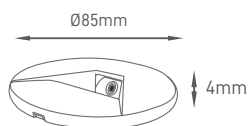

TECHNICAL INFORMATIONS

MELLER REDONDO

PRETO

Espelho Redondo
Round Cover
Espejo Redondo

ILAR-01098

REFERENCE

Reference	ILAR-01098
LED Brand	-
Body Material	Die-cast Aluminum
Housing Colour	Black
Nominal Lifetime (EOL end of life)	-
Mounting Type	Surface
Body Shape	Round

DIMENSION & WEIGHT

Width	Ø85mm
Height	4mm
Packaging Unit	6 pcs / carton
Base (ILAR-01050)	
Width	Ø79x54mm
Cut-out	Ø59mm

PHOTOMETRICAL DATA

Total Luminous Flux	-
Luminous Efficacy	-
Beam Angle	-
Colour Temperature	-
Colour Rendering Index	-

ELECTRICAL AND OPERATING DATA

Nominal Wattage	-
Nominal Voltage	-
Operating Frequency	-
Operating Temperature	- 25°C to + 45°C
Starting Time 100% ON	-
ON/OFF Cycles	-

ENERGY LABEL & STANDARDS

Energy Label	A+
Energy Consumption KWH/1000H	-
Type of Protection	IP65
Protection Class	Class II
Protection Class IK (shock resistance)	IK06

CERTIFICATIONS

Warranty	3 YEARS

SIZE

Designed by Aronlight in Portugal. Made in PRC