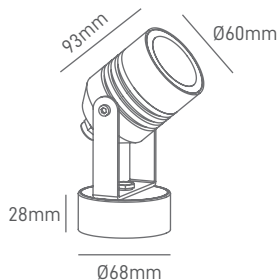

DIMENSION & WEIGHT

Width	Ø60x28mm
Height	93mm
Base	Ø68mm
Packaging Unit	Carton Box 20 pcs
Gross Weight	14.5 kg
Volume	40 dm ³

PHOTOMETRICAL DATA

Total Luminous Flux	N/A
Luminous Efficacy	N/A
Beam Angle	N/A
Colour Temperature	N/A
Colour Rendering Index	N/A

SIZE

Designed by Aron Light in Portugal. Made in PRC