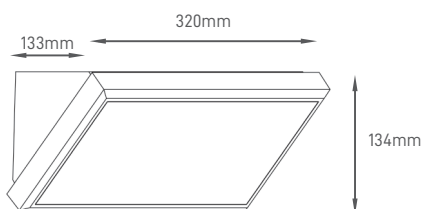

Luminária con diseño moderno y Leds SMD integrados. Elaborado en plástico ABS PC y índice de protección IP65.

ILAR-01239

REFERENCE		DIMENSION & WEIGHT		PHOTOMETRICAL DATA	
Reference	ILAR-01239	Lenght	320mm	Total Luminous Flux	1300lm
LED Type	SMD	Width	133mm	Luminous Efficacy	65lm/W
Body Material	ABS & PC	Height	134mm	Beam Angle	120°
Housing Colour	White	Packaging Unit	10 pcs / carton	Colour Temperature	4000K
Nominal Lifetime (EOL end of life)	30000H	Gross Weight	-	Colour Rendering Index	>80
Surface/Recessed	Surface	Volume	-		
Dimmable	NO				

SIZE

Designed by Aron Light in Portugal. Made in PRC