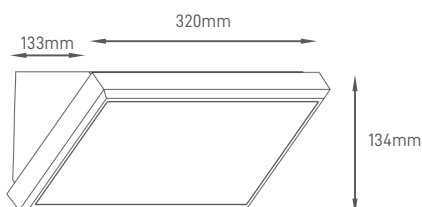

SIZE

Designed by Aron Light in Portugal. Made in PRC