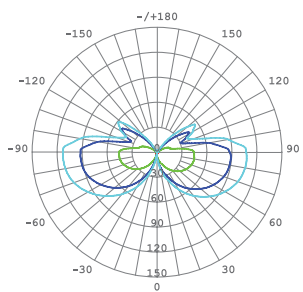

BEAM ANGLE

Designed by Aronlight in Portugal. Made in PRC