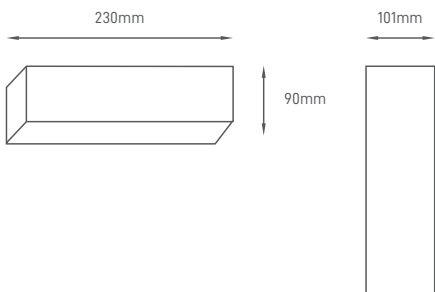

### ILAR-01674

REFERENCE		DIMENSION & WEIGHT		PHOTOMETRICAL DATA	
Reference	ILAR-01674	Lenght	230mm	Total Luminous Flux	800lm (400lm+400lm)
LED Brand	LED CREE	Width	101mm	Luminous Efficacy	70lm/W
Body Material	ABS & PC	Height	90mm	Beam Angle	120°
Housing Colour	White	Packaging Unit	10 pcs / carton	Colour Temperature	CCT 3000K / 4000K / 6500K
Nominal Lifetime (EOL end of life)	30000H	Gross Weight	8 kg	Colour Rendering Index	>80
Surface/Recessed	Surface	Volume	33 dm <sup>3</sup>		
Dimmable	NO				

### SIZE