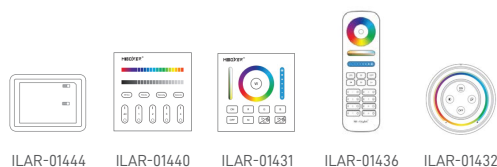

RECOMMENDED ACCESSORIES

Designed by Aron Light in Portugal. Made in PRC