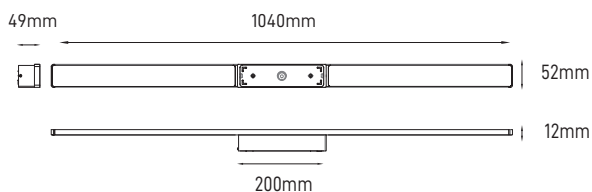

ILAR-02080

GENERAL DATA		DIMENSION & WEIGHT		PHOTOMETRICAL DATA	
Reference	ILAR-02080	Dimensions	1024x52x48mm	Total Luminous Flux	1840lm
Body Material	Aluminum	Packaging Unit	Carton Box 10 pcs	Luminous Efficacy	102lm/W
Housing Colour	Black			Beam Angle	120°
Nominal Lifetime (EOL end of life)	50000H			Colour Temperature	3000K
Surface / Recessed	Surface			Colour Rendering Index	>90
Dimmable	NO				
Warranty	3 YEARS				

SIZE

Designed by Aron Light in Portugal. Made in PRC