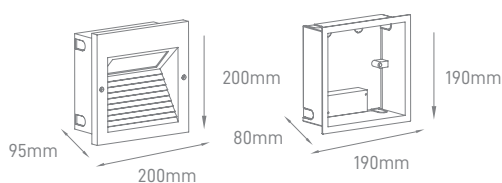

Luminaria empotrada con un diseño moderno y discreto. Hecha de aluminio, con tratamiento resistente a las inclemencias del tiempo y protección IP65.

ILAR-02145

REFERENCE

Reference	ILAR-02145
Body Material	Die-cast Aluminum
Diffuser Material	Tempered Glass
Housing Colour	White
Surface / Recessed	Recessed
Dimmable	NO
Installation	Wall (Recess Box included)

DIMENSION & WEIGHT

Dimensions	200x200x95mm
Cut-out	190x190x80mm
Packaging Unit	Carton Box 12 pcs

PHOTOMETRICAL DATA

Total Luminous Flux	1200lm
Luminous Efficacy	60lm/W
Beam Angle	120°
Colour Temperature	3CCT 3000K-4000K-6500K
Colour Rendering Index	>80

SIZE

BEAM ANGLE

Designed by Aron Light in Portugal. Made in PRC