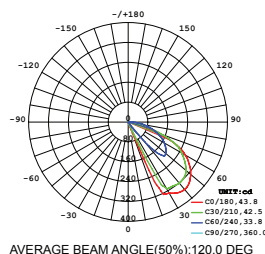

BEAM ANGLE

Designed by Aron Light in Portugal. Made in PRC