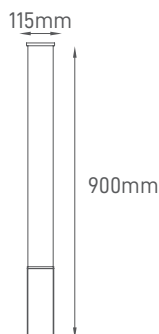

#### DIMENSION & WEIGHT

Dimensions	115x900mm
Packaging Unit	Carton Box 4 pcs

#### PHOTOMETRICAL DATA

Total Luminous Flux	2300lm
Luminous Efficacy	77lm/W
Beam Angle	360°
Colour Temperature	3000K
Colour Rendering Index	>80
Power Factor	≥0.9

#### SIZE

Designed by Aron Light in Portugal. Made in PRC