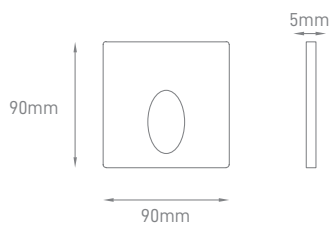

SIZE

CERTIFICATIONS

Warranty	3 YEARS

Designed by Aronlight in Portugal. Made in PRC