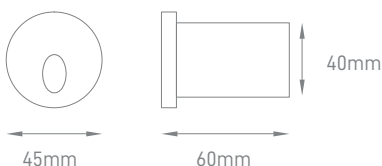

TECHNICAL INFORMATIONS

PINI IP45

1W 3000K WHITE

ILAR-02197

GENERAL DATA		DIMENSION & WEIGHT		PHOTOMETRICAL DATA	
Reference	ILAR-02197	Dimensions	Ø45x60mm	Total Luminous Flux	80lm
Body Material	Aluminum Alloy	Cut-Out	Ø40x60mm	Luminous Efficacy	80lm/W
Housing Colour	White	Packaging Unit	75 pcs / carton	Beam Angle	-
Surface/Recessed	Recessed	Gross Weight	-	Colour Temperature	3000K
Dimmable	NO	Volume	-		
Warranty	2 YEARS				

SIZE

Designed by Aron Light in Portugal. Made in PRC