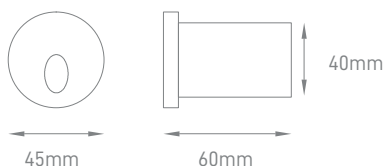

TECHNICAL INFORMATIONS

PINI IP45

1W 3000K BLACK

ILAR-02198

GENERAL DATA		DIMENSION & WEIGHT		PHOTOMETRICAL DATA	
Reference	ILAR-02198	Dimensions	Ø45x60mm	Total Luminous Flux	80lm
Body Material	Aluminum Alloy	Cut-Out	Ø40x60mm	Luminous Efficacy	80lm/W
Housing Colour	Black	Packaging Unit	75 pcs / carton	Beam Angle	-
Surface/Recessed	Recessed	Gross Weight	-	Colour Temperature	3000K
Dimmable	NO	Volume	-		
Warranty	2 YEARS				

SIZE

Designed by Aron Light in Portugal. Made in PRC