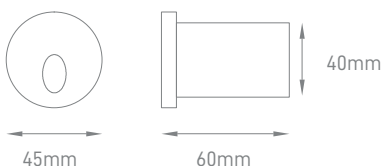

TECHNICAL INFORMATIONS

PINI IP45

1W 3000K GREY

ILAR-02199

GENERAL DATA		DIMENSION & WEIGHT		PHOTOMETRICAL DATA	
Reference	ILAR-02199	Dimensions	Ø45x60mm	Total Luminous Flux	80lm
Body Material	Aluminum Alloy	Cut-Out	Ø40x60mm	Luminous Efficacy	80lm/W
Housing Colour	Grey	Packaging Unit	75 pcs / carton	Beam Angle	-
Surface/Recessed	Recessed	Gross Weight	-	Colour Temperature	3000K
Dimmable	NO	Volume	-		
Warranty	2 YEARS				

SIZE

Designed by Aron Light in Portugal. Made in PRC