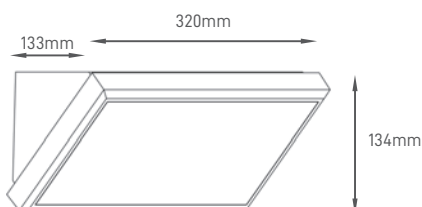

Luminária con diseño moderno y Leds SMD integrados. Elaborado en plástico ABS PC y índice de protección IP65.

ILAR-02575

REFERENCE		DIMENSION & WEIGHT		PHOTOMETRICAL DATA	
Reference	ILAR-02575	Lenght	320mm	Total Luminous Flux	1300lm
LED Type	SMD	Width	133mm	Luminous Efficacy	65lm/W
Body Material	ABS & PC	Height	134mm	Beam Angle	120°
Housing Colour	Grey	Packaging Unit	10 pcs / carton	Colour Temperature	CCT (3000K-4000K-6500K)
Nominal Lifetime (EOL end of life)	30000H	Gross Weight	-	Colour Rendering Index	>80
Surface/Recessed	Surface	Volume	-		
Dimmable	NO				

SIZE

Designed by Aron Light in Portugal. Made in PRC