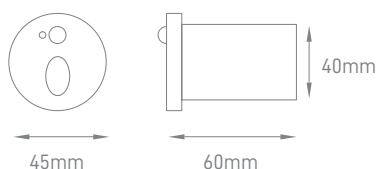

TECHNICAL INFORMATIONS

PINI SENSOR IP45

3W 3000K BLACK

ILAR-02863

GENERAL DATA		DIMENSION & WEIGHT		PHOTOMETRICAL DATA	
Reference	ILAR-02863	Dimensions	Ø45x60mm	Total Luminous Flux	80lm
Body Material	Aluminum Alloy	Cut-Out	Ø40x60mm	Luminous Efficacy	80lm/W
Housing Colour	Black	Packaging Unit	75 pcs / carton	Beam Angle	-
Surface/Recessed	Recessed	Gross Weight	-	Colour Temperature	3000K
Dimmable	NO	Volume	-		
Warranty	2 YEARS				

SIZE

Designed by Aron Light in Portugal. Made in PRC