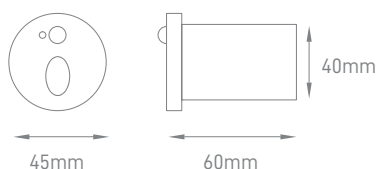

TECHNICAL INFORMATIONS

PINI SENSOR IP45

3W 3000K WHITE

ILAR-02865

GENERAL DATA		DIMENSION & WEIGHT		PHOTOMETRICAL DATA	
Reference	ILAR-02865	Dimensions	Ø45x60mm	Total Luminous Flux	80lm
Body Material	Aluminum Alloy	Cut-Out	Ø40x60mm	Luminous Efficacy	80lm/W
Housing Colour	White	Packaging Unit	75 pcs / carton	Beam Angle	-
Surface/Recessed	Recessed	Gross Weight	-	Colour Temperature	3000K
Dimmable	NO	Volume	-		
Warranty	2 YEARS				

SIZE

Designed by Aron Light in Portugal. Made in PRC