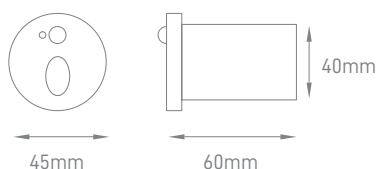

TECHNICAL INFORMATIONS

PINI SENSOR IP45

3W 3000K GREY

ILAR-02867

GENERAL DATA		DIMENSION & WEIGHT		PHOTOMETRICAL DATA	
Reference	ILAR-02867	Dimensions	Ø45x60mm	Total Luminous Flux	80lm
Body Material	Aluminum Alloy	Cut-Out	Ø40x60mm	Luminous Efficacy	80lm/W
Housing Colour	Grey	Packaging Unit	75 pcs / carton	Beam Angle	-
Surface/Recessed	Recessed	Gross Weight	-	Colour Temperature	3000K
Dimmable	NO	Volume	-		
Warranty	2 YEARS				

SIZE

Designed by Aron Light in Portugal. Made in PRC