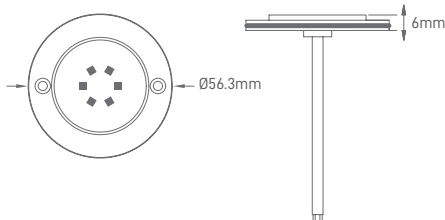

#### DIMENSION & WEIGHT

Diameter	Ø56.3mm
Height	6mm
Net Weight	0.032 Kgs

#### PHOTOMETRICAL DATA

Total Luminous Flux	245lm
Luminous Efficacy	90lm/W
Beam Angle	120°
Colour Temperature	3000K
Colour Rendering Index	>80

#### SIZE