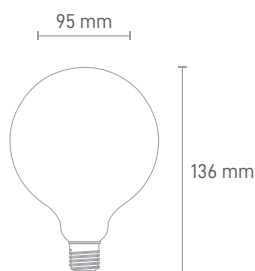

TECHNICAL INFORMATIONS

LÂMPADA FILAMENTOS G95 SILVER

6W 3000K E27

Lâmpada decorativa de filamentos, com diâmetro de 95mm e acabamento em prateado.

Decorative filament Bulb, with 95mm diameter and Silver finish.

DIMENSION & WEIGHT

| | |
|----------|-------|
| Diameter | 95mm |
| Length | 136mm |

PHOTOMETRICAL DATA

| | |
|------------------------|-------------|
| Total Luminous Flux | 540lm |
| Luminous Efficacy | 100lm/w ±5% |
| Beam Angle | 310° |
| Colour Temperature | 3000k |
| Colour Rendering Index | 80 |
| Colour Consistency | ≤6 |

ELECTRICAL AND OPERATING DATA

| | |
|-----------------------|----------------|
| Power Rated | 6W |
| Equivalent Wattage | 60W |
| Lamp Current | 48mA |
| Nominal Voltage | 220-240V |
| Operating Frequency | 50/60Hz |
| Power Factor | 0.5 |
| Starting Time | 0.2s |
| Warm - Up Time (60%) | 0.2s |
| Operating Temperature | -20°C to +40°C |

SIZE

BEAM ANGLE

Designed by Aron Light in Portugal. Made in PRC