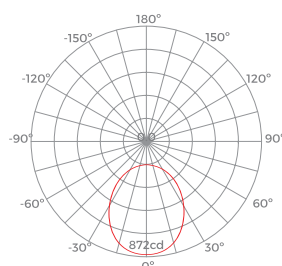

ILAR-00324

REFERENCE

Reference	ILAR-00324
Lamp type	GU10
Lamp Base	GU10
Nominal Lifetime (EOL end of life)	25000h
Switching Cycle (times)	15000X
Dimmable	No
Mercury Free	Yes

DIMENSION & WEIGHT

Diameter	50mm
Length	55mm
Weight	30g

PHOTOMETRICAL DATA

Total Luminous Flux	600lm
Luminous Efficacy	90lm/W
Beam Angle	120°
Colour Temperature	3000K
Colour Rendering Index	80
Colour Consistency	<= 6

ELECTRICAL AND OPERATING DATA

Power Rated	7W
Equivalent Wattage	42W
Lamp Current	55mA
Nominal Voltage	220-240V
Operating Frequency	50/60Hz
Power Factor	0.5
Starting Time	0.5s
Warm-up Time (60%)	0.5s
Operating Temperature	-30°C to + 40°C

ENERGY LABEL & STANDARS

Energy Label	A+
Energy Consumption KWH/1000H	7kWh

CERTIFICATIONS

ROHS	YES
CE	YES
LM70	NO
LM80	YES
LM79	-
TM21	-
ENEC	-

SIZE

BEAM ANGLE

Designed by Aron Light in Portugal. Made in PRC