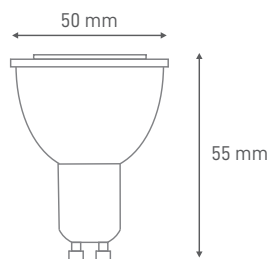

TECHNICAL INFORMATIONS

GU10 SPOTLIGHTS

7W 3000K

Linha GU10 com vários ângulos de abertura e potências para diferentes espaços.

GU10 line with several wattages and beam angles for different spaces.

Línea microicas con diferentes potencias y haz de luz para espacios variados.

ILAR-00324

REFERENCE

Reference	ILAR-00324
Lamp type	GU10
Lamp Base	GU10
Nominal Lifetime (EOL end of life)	25000h
Switching Cycle (times)	15000X
Dimmable	No
Mercury Free	Yes

DIMENSION & WEIGHT

Diameter	50mm
Length	55mm
Weight	30g

PHOTOMETRICAL DATA

Total Luminous Flux	600lm
Luminous Efficacy	90lm/W
Beam Angle	120°
Colour Temperature	3000K
Colour Rendering Index	80
Colour Consistency	<= 6

ELECTRICAL AND OPERATING DATA

Power Rated	7W
Equivalent Wattage	42W
Lamp Current	55mA
Nominal Voltage	220-240V
Operating Frequency	50/60Hz
Power Factor	0.5
Starting Time	0.5s
Warm-up Time (60%)	0.5s
Operating Temperature	-30°C to + 40°C

ENERGY LABEL & STANDARS

Energy Label	A+
Energy Consumption KWH/1000H	7kWh

CERTIFICATIONS

ROHS	YES
CE	YES
LM70	NO
LM80	YES
LM79	-
TM21	-
ENEC	-

SIZE

BEAM ANGLE

Designed by Aron Light in Portugal. Made in PRC