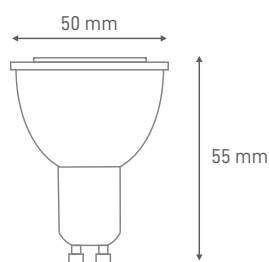

TECHNICAL INFORMATIONS

GU10 SPOTLIGHTS

3W 6500K

Linha GU10 com vários ângulos de abertura e potências para diferentes espaços.

GU10 line with several wattages and beam angles for different spaces.

Línea microicas con diferentes potencias y haz de luz para espacios variados.

ILAR-00382

REFERENCE

Reference	ILAR-00382
Lamp type	GU10
Lamp Base	GU10
Nominal Lifetime (EOL end of life)	25000h
Switching Cycle (times)	15000X
Dimmable	No
Mercury Free	Yes

DIMENSION & WEIGHT

Diameter	50mm
Length	55mm
Weight	30g

PHOTOMETRICAL DATA

Total Luminous Flux	240lm
Luminous Efficacy	80lm/W
Beam Angle	120°
Colour Temperature	6500K
Colour Rendering Index	80
Colour Consistency	<= 6

ELECTRICAL AND OPERATING DATA

Power Rated	3W
Equivalent Wattage	24W
Lamp Current	27 mA
Nominal Voltage	220-240V
Operating Frequency	50/60Hz
Power Factor	0.5
Starting Time	0.5s
Warm-up Time (60%)	0.5s
Operating Temperature	-30°C to + 40°C

ENERGY LABEL & STANDARS

Energy Label	A+
Energy Consumption KWH/1000H	3kWh

CERTIFICATIONS

ROHS	YES
CE	YES
LM70	NO
LM80	YES
LM79	-
TM21	-
ENEC	-

SIZE

BEAM ANGLE

Designed by Aron Light in Portugal. Made in PRC