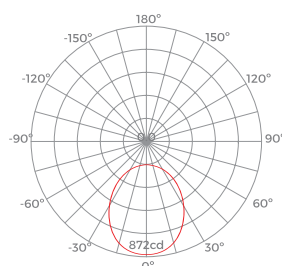

ILAR-00382

REFERENCE

Reference	ILAR-00382
Lamp type	GU10
Lamp Base	GU10
Nominal Lifetime (EOL end of life)	25000h
Switching Cycle (times)	15000X
Dimmable	No
Mercury Free	Yes

DIMENSION & WEIGHT

Diameter	50mm
Length	55mm
Weight	30g

PHOTOMETRICAL DATA

Total Luminous Flux	240lm
Luminous Efficacy	80lm/W
Beam Angle	120°
Colour Temperature	6500K
Colour Rendering Index	80
Colour Consistency	<= 6

ELECTRICAL AND OPERATING DATA

Power Rated	3W
Equivalent Wattage	24W
Lamp Current	27 mA
Nominal Voltage	220-240V
Operating Frequency	50/60Hz
Power Factor	0.5
Starting Time	0.5s
Warm-up Time (60%)	0.5s
Operating Temperature	-30°C to + 40°C

ENERGY LABEL & STANDARS

Energy Label	A+
Energy Consumption KWH/1000H	3kWh

CERTIFICATIONS

ROHS	YES
CE	YES
LM70	NO
LM80	YES
LM79	-
TM21	-
ENEC	-

SIZE

BEAM ANGLE

Designed by Aron Light in Portugal. Made in PRC