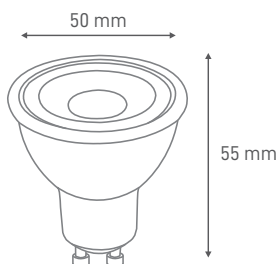

SIZE

Designed by Aron Light in Portugal. Made in PRC