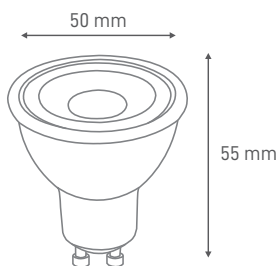

TECHNICAL INFORMATIONS

GU10 DIMÁVEL

7W 4000K

Linha GU10 Dimável.

GU10 line Dimmable.

Bombilla GU10 Regulable.

ILAR-02475

REFERENCE		DIMENSION & WEIGHT		PHOTOMETRICAL DATA	
Reference	ILAR-02475	Diameter	50mm	Total Luminous Flux	630lm
Lamp type	GU10	Length	55mm	Luminous Efficacy	90lm/W
Lamp Base	GU10	Weight	30g	Beam Angle	60°
Nominal Lifetime (EOL end of life)	25000h	Qty Cartoon	100 pcs	Colour Temperature	4000K
Switching Cycle (times)	15000X			Colour Rendering Index	>80
Dimmable	Yes			Colour Consistency	<= 6
Mercury Free	Yes				
LED Chip	Samsung				
ELECTRICAL AND OPERATING DATA		ENERGY LABEL & STANDARS		CERTIFICATIONS	
Power Rated	7W	Energy Label	A+	ROHS	YES
Equivalent Wattage	41W	Energy Consumption KWH/1000H	7kWh	CE	YES
Lamp Current	45mA			LM70	NO
Nominal Voltage	220-240V			LM80	YES
Operating Frequency	50/60Hz				
Power Factor	0.5				
Starting Time	0.5s				
Warm-up Time (60%)	0.5s				
Operating Temperature	-30°C to + 40°C				

SIZE

Designed by Aron Light in Portugal. Made in PRC