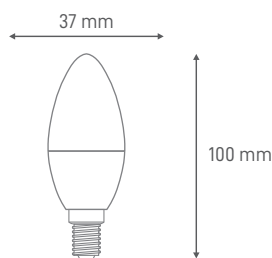

Bombillas LED decorativas con diferentes potencias, ideales para reemplazar lámparas de vela incandescentes.

ILAR-02476

REFERENCE		DIMENSION & WEIGHT		PHOTOMETRICAL DATA	
Reference	ILAR-02476	Diameter	37mm	Total Luminous Flux	500lm
Lamp type	C37	Length	100mm	Luminous Efficacy	69lm/W
Lamp Base	E14	Weight	20g	Beam Angle	180°
Nominal Lifetime (EOL end of life)	25000h			Colour Temperature	2700K
Switching Cycle (times)	15000X			Colour Rendering Index	80
Dimmable	Yes			Colour Consistency	<= 6
Mercury Free	Yes				

SIZE

BEAM ANGLE

Designed by Aron Light in Portugal. Made in PRC