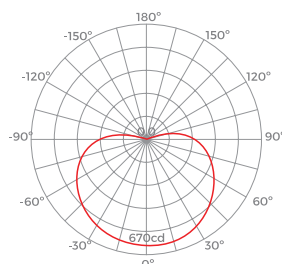

Bombillas LED decorativas con diferentes potencias, ideales para reemplazar lámparas de vela incandescentes.

ILAR-02476

REFERENCE		DIMENSION & WEIGHT		PHOTOMETRICAL DATA	
Reference	ILAR-02476	Diameter	37mm	Total Luminous Flux	500lm
Lamp type	C37	Length	100mm	Luminous Efficacy	69lm/W
Lamp Base	E14	Weight	20g	Beam Angle	180°
Nominal Lifetime (EOL end of life)	25000h			Colour Temperature	2700K
Switching Cycle (times)	15000X			Colour Rendering Index	80
Dimmable	Yes			Colour Consistency	<= 6
Mercury Free	Yes				

ELECTRICAL AND OPERATING DATA		ENERGY LABEL & STANDARS		CERTIFICATIONS	
Power Rated	7W	Energy Label	A+	ROHS	YES
Equivalent Wattage	41W	Energy Consumption KWH/1000H	7kWh	CE	YES
Lamp Current	55mA			LM70	NO
Nominal Voltage	220-240V			LM80	YES
Operating Frequency	50/60Hz			LM79	-
Power Factor	0.5			TM21	-
Starting Time	0.5s			ENEC	-
Warm-up Time (60%)	0.5s				
Operating Temperature	-30°C to + 40°C				

SIZE

BEAM ANGLE

Designed by Aron Light in Portugal. Made in PRC