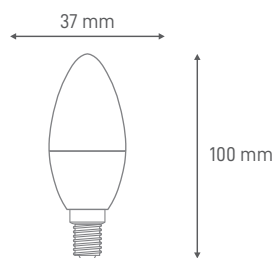

TECHNICAL INFORMATIONS

CHAMA / CANDLE E14

6W 4000K DIMMABLE

Lâmpadas LED decorativas com diferentes potencias, ideais para substituir as antigas lâmpadas de vela incandescentes.

Decorative LED lamps with different wattages, ideal for replacing old incandescent candle lamps.

Bombillas LED decorativas con diferentes potencias, ideales para reemplazar lámparas de vela incandescentes.

ILAR-02477

REFERENCE

Reference	ILAR-02477
Lamp type	C37
Lamp Base	E14
Nominal Lifetime (EOL end of life)	25000h
Switching Cycle (times)	15000X
Dimmable	Yes
Mercury Free	Yes

DIMENSION & WEIGHT

Diameter	37mm
Length	100mm
Weight	20g

PHOTOMETRICAL DATA

Total Luminous Flux	530lm
Luminous Efficacy	69lm/W
Beam Angle	180°
Colour Temperature	4000K
Colour Rendering Index	80
Colour Consistency	<= 6

ELECTRICAL AND OPERATING DATA

Power Rated	7W
Equivalent Wattage	41W
Lamp Current	55mA
Nominal Voltage	220-240V
Operating Frequency	50/60Hz
Power Factor	0.5
Starting Time	0.5s
Warm-up Time (60%)	0.5s
Operating Temperature	-30°C to + 40°C

ENERGY LABEL & STANDARS

Energy Label	A+
Energy Consumption KWH/1000H	7kWh

CERTIFICATIONS

ROHS	YES
CE	YES
LM70	NO
LM80	YES
LM79	-
TM21	-
ENEC	-

SIZE

BEAM ANGLE

Designed by Aron Light in Portugal. Made in PRC