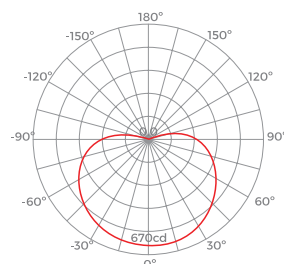

DIMENSION & WEIGHT

Diameter	37mm
Length	100mm
Weight	20g

PHOTOMETRICAL DATA

Total Luminous Flux	530lm
Luminous Efficacy	69lm/W
Beam Angle	180°
Colour Temperature	4000K
Colour Rendering Index	80
Colour Consistency	<= 6

ENERGY LABEL & STANDARS

Energy Label	A+
Energy Consumption KWH/1000H	7kWh

CERTIFICATIONS

ROHS	YES
CE	YES
LM70	NO
LM80	YES
LM79	-
TM21	-
ENEC	-

SIZE

BEAM ANGLE

Designed by Aron Light in Portugal. Made in PRC