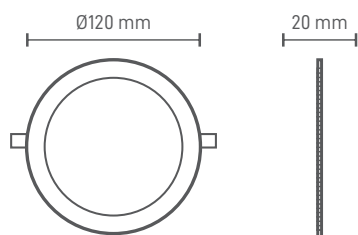

SIZE

Designed by Aron Light in Portugal. Made in PRC