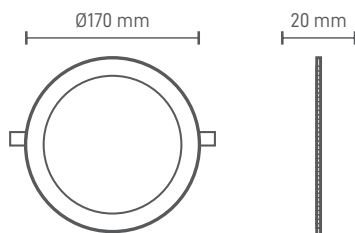

TECHNICAL INFORMATIONS

PAINEL ENCASTRAR REDONDO

12W 6500K BRANCO

Panel de Encastrar e Superfície, ideal para tectos falsos com altura limitada.

Recessed and Surface Panel, ideal for dropped ceiling with limited height.

Panel de Encastrar y Superfície, ideal para techos falsos con altura limitada.

ILAR-00060

REFERENCE		DIMENSION & WEIGHT		PHOTOMETRICAL DATA	
Led Type	SMD	Lenght	Ø170mm	Total Luminous Flux	1070lm
Mounting Type	Recessed	Width	Ø170mm	Luminous Efficacy	90lm/w
Body Material	Aluminium	Height	20mm	Beam Angle	120°
Housing Colour	White	Weight	0.225kg	Colour Temperature	6500K
Body Shape	Round	Cut-Out	Ø155mm	Colour Rendering Index	>80
LGP	PS			Colour Consistency	<= 6
Nominal Lifetime (EOL end of life)	25000hrs			UGR	
LED Brand	Samsung LED				
Useful Lifetime Based on LM70	-				
Dimmable	No				

SIZE

Designed by Aron Light in Portugal. Made in PRC