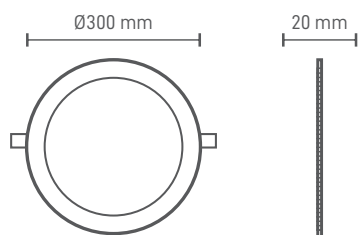

SIZE

Designed by Aron Light in Portugal. Made in PRC