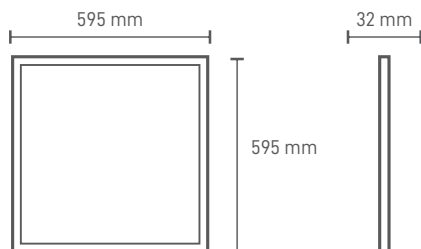

TECHNICAL INFORMATIONS

PAINEL LED 60X60 UGR<19

36W 4000K BRANCO

Panel de tecnologia Backlit (Luz direta) permite uma melhor uniformidade de luz evitando o efeito de se tornar amarelo (não utiliza LGP).

Backlit technology panel allows better light uniformity avoiding the yellowing effect (does not use LGP).

Panel de tecnología retroiluminada permite una mejor uniformidad de la luz evitando el efecto de amarillamiento (no utiliza LGP).

ILAR-00856

REFERENCE		DIMENSION & WEIGHT		PHOTOMETRICAL DATA	
Led Type	SMD	Lenght	595mm	Total Luminous Flux	3600 lm
Mounting Type	Recessed	Width	595mm	Luminous Efficacy	90 lm/W
Body Material	Aluminium	Height	32mm	Beam Angle	120°
Housing Colour	White	Weight	-	Colour Temperature	4000K
Body Shape	Square	Cut-Out	590x590mm	Colour Rendering Index	>80
Nominal Lifetime (EOL end of life)	40000H			Colour Consistency	-
Dimmable	No			UGR	<19

SIZE

Designed by Aron Light in Portugal. Made in PRC