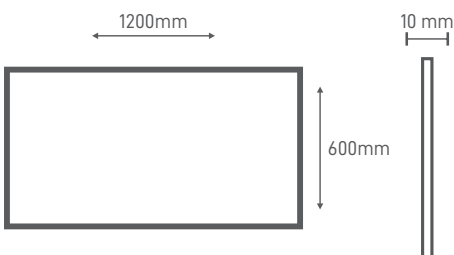

SIZE

Designed by Aronlight in Portugal. Made in PRC