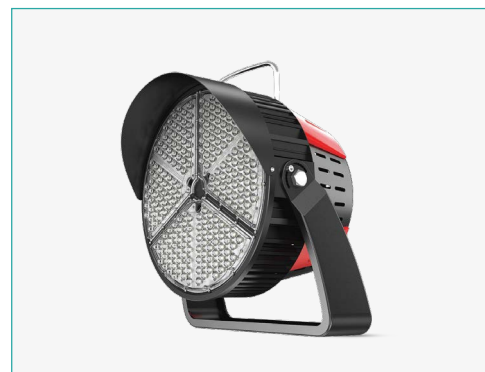

TECHNICAL INFORMATIONS

STADIUM TECH

1200W

High performance FloodLights for installation in any type of stadium, including stadiums receiving European competitions and HD TV Recording.

Projetores de elevada performance para todo o tipo de estádio, incluindo estádios para competições europeias e gravação de TV em alta qualidade.

Proyector de alto rendimiento para instalación en cualquier tipo de estadio, incluidos estadios que reciben competiciones europeas y grabación de TV HD.

ILAR-01080

REFERENCE		DIMENSION & WEIGHT		PHOTOMETRICAL DATA	
Reference	ILAR-01080	Size Piece	Ø463x568x473x378mm	Total Luminous Flux	162000lm
Led Type	SMD 3737	Net Weight	17.3kg	Luminous Efficacy	135Lm/W
Body Material	Cold Forging Aluminum (AL1070)	Gross Weight	20.5kg	Beam Angle	15°/30°/45°/80° (Optional)
Body Colour	Black	Packing Size	646x546x380mm	Colour Temperature	2700-6500K/RGB/RGBW
Nominal Lifetime	50000H	Items per Box	1		Optional
Lens Material	Anti-UV PC Optical Material	EPA	0.181m ²	Colour Rendering Index	>70 (80, 90 optional)
Intelligent Control	DMX512/DALI/ NFC wireless control			Optica Assimétrica	-
Driver Brand	Sosen Driver				

SIZE

BEAM ANGLE 15°

Designed by Aronlight in Portugal. Made in PRC