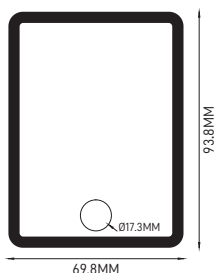

TECHNICAL INFORMATIONS

SPECTRA PROJECTOR LED WITH SENSOR

20W 4000K WHITE

ILAR-02893

REFERENCE		DIMENSION & WEIGHT		PHOTOMETRICAL DATA	
Reference	ILAR-02893	Size Piece	93.8x69.8mm	Total Luminous Flux	1600lm
Led Type	SMD2835			Luminous Efficacy	80Lm/W
Body Material	Die Cast Aluminium			Beam Angle	120°
Body Colour	White RAL 9016			Colour Temperature	4000K
Nominal Lifetime	30000h			Colour Rendering Index	>80
Dimmable	No				
Cable Size	50cm				
ELECTRICAL AND OPERATING DATA		ENERGY LABEL & STANDARS		CERTIFICATIONS	
Nominal Wattage	20W	Energy Consumption KWH/1000H	6KWH	CE Directive	YES
Nominal Voltage	AC220-240V	Type of Protection	IP65	ROHS	YES
ON/OFF Cycles	>15000	Protection Class	Class I	Warranty	3 YEARS
Operating Frequency	50/60Hz	Protecion Class IK (shock resistance)	IK06		
Power Factor	>0.7				
Operating Temperature	- 30° C to + 40° C				
Power Supply	DOB				
SPD	1KV-2KV				

SIZE

SENSOR DATA

Range	4±2 m
Time (On)	10±5 sec
Lux Level (On)	<10 lux

Designed by Aron Light in Portugal. Made in PRC